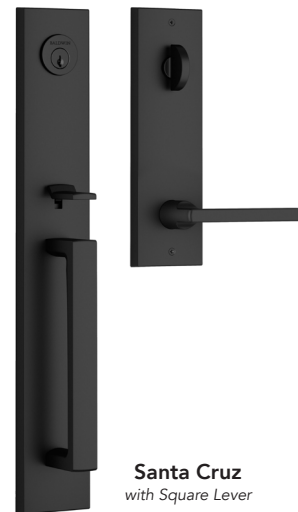

**152**  
Matte Antique Nickel

**112**  
Venetian Bronze

**190**  
Satin Black

Santa Cruz Handleset  
Polished Nickel Finish

**La Jolla**  
with Contemporary Knob

**Miami**  
with Tube Lever

**Seattle**  
with Square Lever

**Santa Cruz**  
with Square Lever

Additional Knob, Lever, and Rose Options Available

*Contemporary Knob with Contemporary Square Rose  
Polished Nickel Finish*

**Contemporary Round  
Deadbolt**

**Contemporary Square  
Deadbolt**